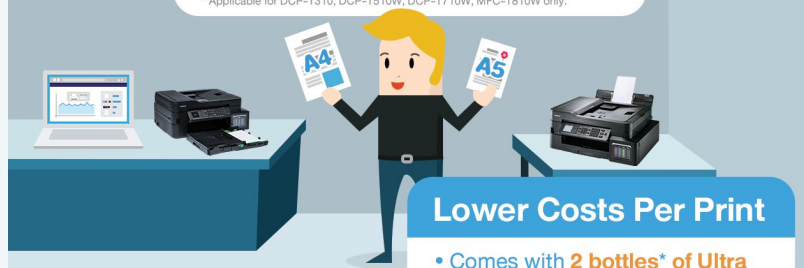

Effortless Paper Handling

Print on various paper types and sizes with:

- 150-sheet **Default Paper Tray**
- 20-sheet **Multi-Purpose Tray***
- Single-sheet **Manual Feed Slot****

*Applicable for MFC-T910DW only
**Applicable for DCP-T310, DCP-T510W, DCP-T710W, MFC-T810W only.

Lower Costs Per Print

- Comes with **2 bottles*** of **Ultra High Yield Black Ink** for printing up to **13,000 pages****
- Affordable **Genuine Brother Ink** for lasting machine and print head durability

Direct Mobile Print

Print directly from your mobile device with:

- Brother iPrint & Scan
- Mopria®
- Apple AirPrint
- Google Cloud Print™

*Not applicable for DCP-T310.