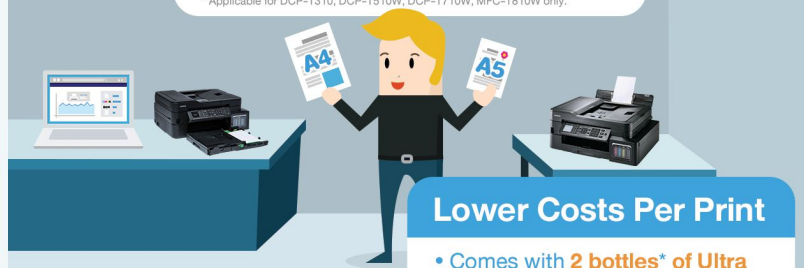

Effortless Paper Handling

Print on various paper types and sizes with:

- 150-sheet **Default Paper Tray**
- 20-sheet **Multi-Purpose Tray***
- Single-sheet **Manual Feed Slot****

*Applicable for MFC-T910DW only
**Applicable for DCP-T310, DCP-T510W, DCP-T710W, MFC-T810W only.

Lower Costs Per Print

- Comes with **2 bottles*** of **Ultra High Yield Black Ink** for printing up to **13,000 pages****
- Affordable **Genuine Brother Ink** for lasting machine and print head durability

Direct Mobile Print

Print directly from your mobile device with:

- **Brother iPrint & Scan**
- **Mopria®**
- **Apple AirPrint**
- **Google Cloud Print™**

*Not applicable for DCP-T310.