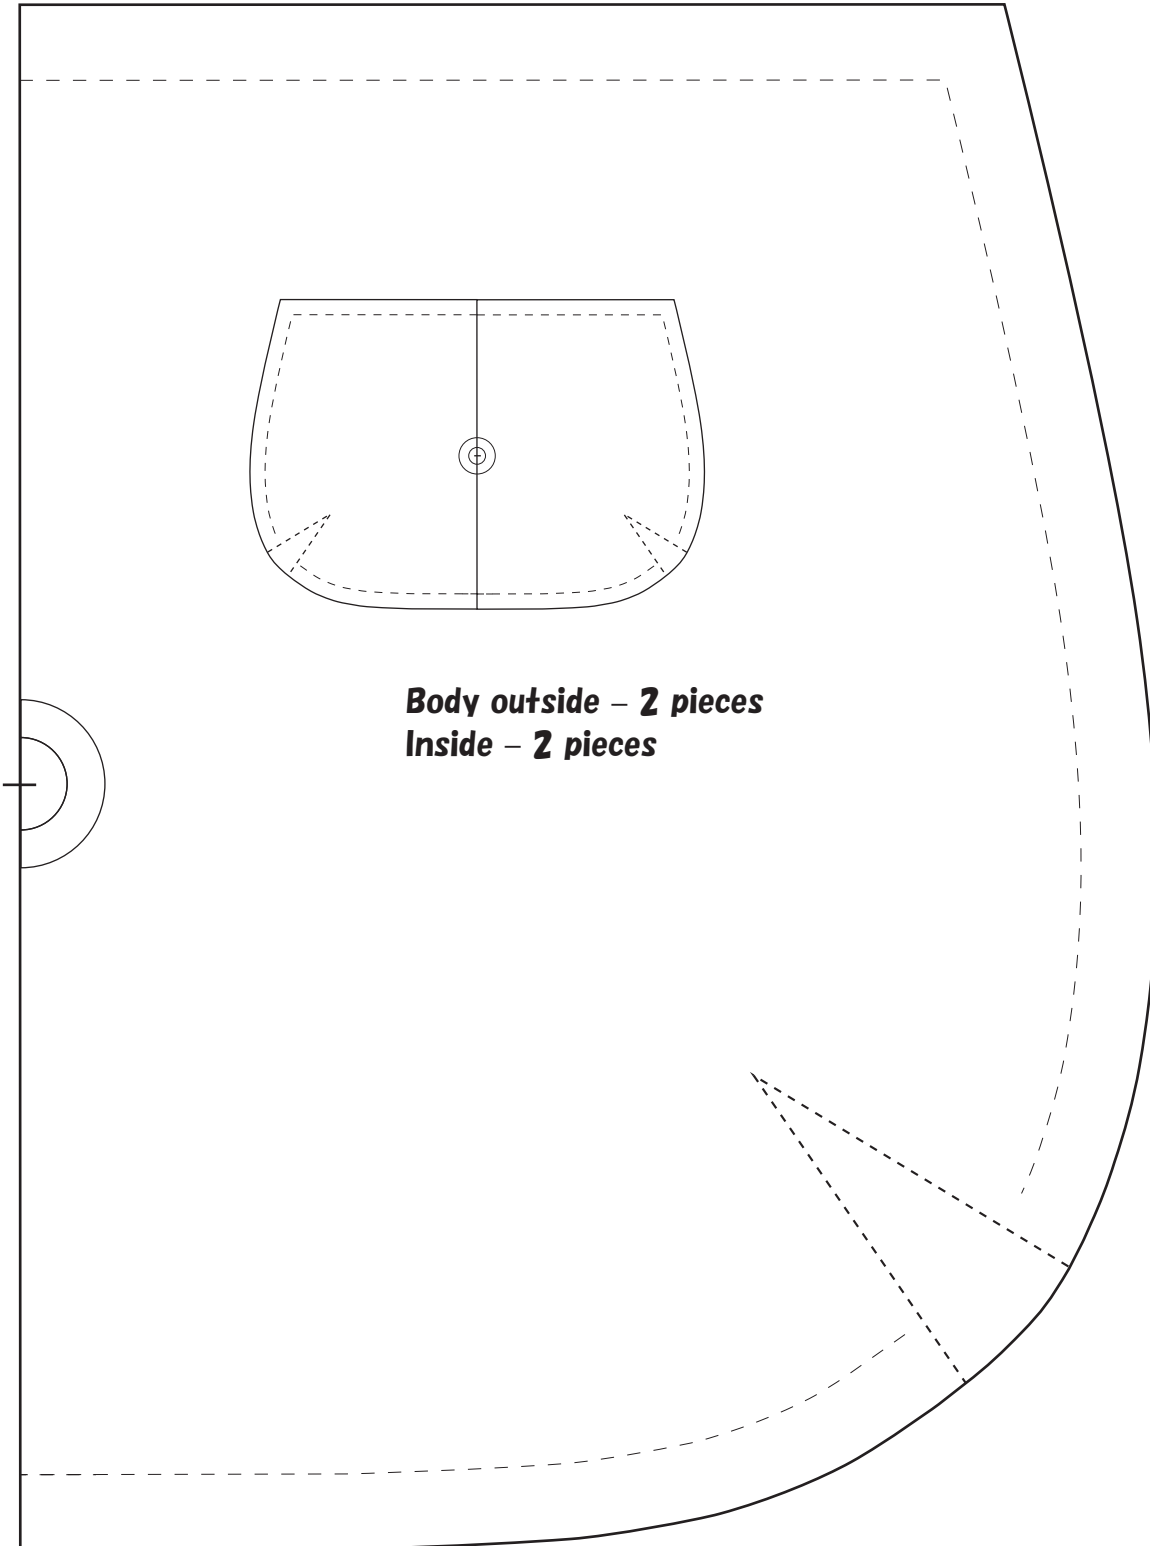

**BSC-1DAY-04**

**Rounded pouch with  
embroidered flower initial**

**Body outside – 2 pieces  
Inside – 2 pieces**

**Zipper location ↑  
2 pieces for outside  
2 pieces for Inside**